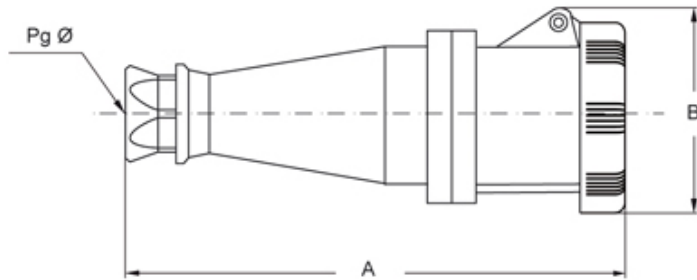

Part number

PHW 6364 PV

Mobile socket outlet, PLUSO HEAVY DUTY series, 3 poles + PE, 6 h (red), 63 A, 380 ÷ 415 V

Product description	
Product type	Socket Mobile
Series	PHW...PV, PLUSO HEAVY DUTY
N. of poles	3 poles + 
Clock position	6
Technical data	
Current	63 A
Voltage	380 ÷ 415 V
IP degree of protection	IP66 / IP67
Further technical details	
Weight	915,00 g
Operating temperature range (min, max)	-40°C ... +100°C

Material properties	
Colour	RAL 7012 grey, RAL 3000 red
RoHs conformity	Compliant with exemption 6(c): copper alloy containing up to 4% lead by weight
China RoHs - EFUP	50
REACH SVHC substances	Yes Lead
SCIP number	Ca7de37f-add8-4b77-9861-279c94903ade
Approvals / Standards	
Reference standard	EN 60309-1 and -2
General ordering information	
EAN13 code	8015747144452
Packaging Information	
Packaging weight	1,83 kg
Packaging volume	6,61 dm ³
Packaging description	Carton box
Packaging quantity	2 Pcs
Packaging EAN code	8015747144575

Part number

PHW 6364 PV

Catalogue drawings

(63 / 125A) PHW ... PV

PHW...PV	A	B	Pg ø	
63A	2P+⊕	277	108,5	36
	3P+⊕	277	108,5	36
	3P+N+⊕	277	108,5	36
125A	2P+⊕	324	120,5	2"gas
	3P+⊕	324	120,5	2"gas
	3P+N+⊕	324	120,5	2"gas