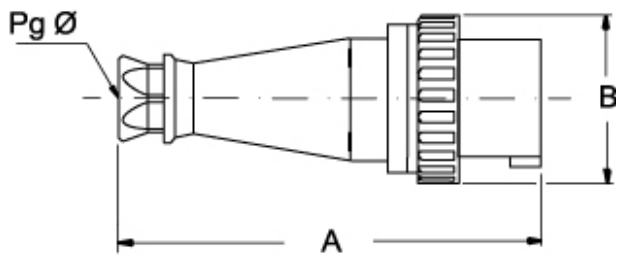

Part number

PEW 6393 SV

Mobile plug, PLUSO series, 2 poles + PE, 9 h (red), 63 A, 380 ÷ 415 V, straight

Product description		Material properties	
Product type	Plug Mobile	Colour	RAL 7035 grey, RAL 3000 red
Series	PEW...SV, PLUSO	RoHs conformity	Compliant with exemption 6(c): copper alloy containing up to 4% lead by weight
N. of poles	2 poles + 	China RoHs - EFUP	50
Clock position	9	REACH SVHC substances	Yes Lead
Specification	Straight	SCIP number	Ca7de37f-add8-4b77-9861-279c94903ade
Technical data		Approvals / Standards	
Current	63 A	Reference standard	EN 60309-1 and -2
Voltage	380 ÷ 415 V	General ordering information	
IP degree of protection	IP67	EAN13 code	8015747078160
Further technical details		Packaging Information	
Weight	654,00 g	Packaging weight	1,51 kg
Operating temperature range (min, max)	-25°C ... +40°C	Packaging volume	6,61 dm ³
		Packaging description	Carton box
		Packaging quantity	2 Pcs
		Packaging EAN code	8015747078177

Part number

PEW 6393 SV

Catalogue drawings

(63 / 125A) PEW ... SV

PEW ... SV	A	B	Pg Ø
63A 2P+⊕	264,5	112	36
3P+⊕	264,5	112	36
3P+N+⊕	264,5	112	36
125A 2P+⊕	310	130	2" gas
3P+⊕	310	130	2" gas
3P+N+⊕	310	130	2" gas