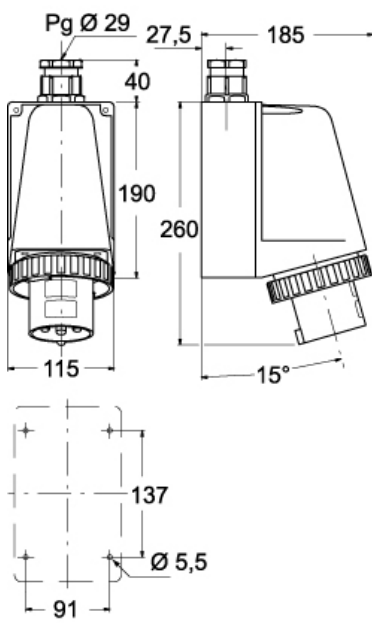

Part number

PEW 6383 SM

Wall-mounting plug, PLUSO series, 2 poles + PE, 8 h (white), 63 A, > 250 V

Product description

Product type	Plug Wall-mounting
Series	PEW...SM, PLUSO
N. of poles	2 poles + 
Clock position	8

Technical data

Current	63 A
Voltage	> 250 V
IP degree of protection	IP67

Further technical details

Operating temperature range (min, max)	-25°C ... +40°C
---	-----------------

Material properties

Colour	RAL 7035 grey, RAL 9010 white
---------------	-------------------------------

PEW 6383 SM

Catalogue drawings

(63A) PEW ... SM

(125A) PEW ... SM