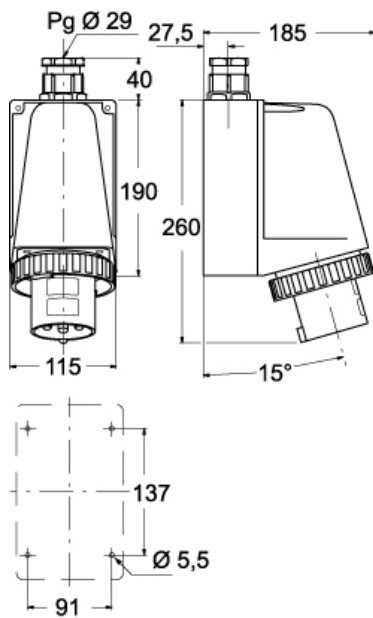

Part number

# PEW 6375 SM

Wall-mounting plug, PLUSO series, 3 poles + N + PE, 7 h (black), 63 A, 277/480 ÷ 288/500 V

Product description		Material properties	
<b>Product type</b>	Plug Wall-mounting	<b>Colour</b>	RAL 7035 grey, RAL 9005 black
<b>Series</b>	PEW...SM, PLUSO	<b>RoHs conformity</b>	Compliant with exemption 6(c): copper alloy containing up to 4% lead by weight
<b>N. of poles</b>	3 poles + N + 	<b>China RoHs - EFUP</b>	50
<b>Clock position</b>	7	<b>REACH SVHC substances</b>	Yes Lead
Technical data		<b>SCIP number</b>	Ca7de37f-add8-4b77-9861-279c94903ade
<b>Current</b>	63 A	<b>Approvals / Standards</b>	
<b>Voltage</b>	277/480 ÷ 288/500 V	<b>Reference standard</b>	EN 60309-1 and -2
<b>IP degree of protection</b>	IP67	General ordering information	
Further technical details		<b>EAN13 code</b>	8015747078009
<b>Weight</b>	1.259,00 g	Packaging Information	
<b>Operating temperature range (min, max)</b>	-25°C ... +40°C	<b>Packaging length</b>	210,00 mm
		<b>Packaging height</b>	135,00 mm
		<b>Packaging width</b>	280,00 mm
		<b>Packaging weight</b>	1,55 kg
		<b>Packaging volume</b>	7,94 dm <sup>3</sup>
		<b>Packaging description</b>	Carton box
		<b>Packaging quantity</b>	1 Pcs
		<b>Packaging EAN code</b>	8015747078016

# PEW 6375 SM

Catalogue drawings

(63A) PEW ... SM

(125A) PEW ... SM