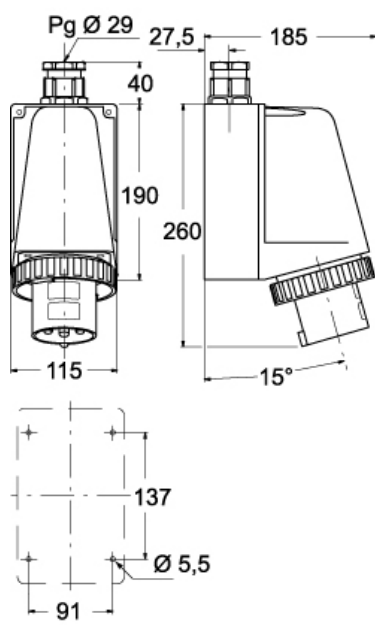

Part number

PEW 6374 SM

Wall-mounting plug, PLUSO series, 3 poles + PE, 7 h (black), 63 A, 480 ÷ 500 V

Product description

Product type	Plug Wall-mounting
Series	PEW...SM, PLUSO
N. of poles	3 poles + 
Clock position	7

Technical data

Current	63 A
Voltage	480 ÷ 500 V
IP degree of protection	IP67

Further technical details

Weight	1.240,00 g
Operating temperature range (min, max)	-25°C ... +40°C

Material properties

Colour	RAL 7035 grey, RAL 9005 black
RoHs conformity	Compliant with exemption 6(c): copper alloy containing up to 4% lead by weight
China RoHs - EFUP	50
REACH SVHC substances	Yes Lead
SCIP number	Ca7de37f-add8-4b77-9861-279c94903ade

Packaging length	210,00 mm
Packaging height	135,00 mm
Packaging width	280,00 mm
Packaging weight	1,46 kg
Packaging volume	7,94 dm ³
Packaging description	Carton box
Packaging quantity	1 Pcs
Packaging EAN code	8015747077880

Part number

PEW 6374 SM

Catalogue drawings

(63A) PEW ... SM

(125A) PEW ... SM