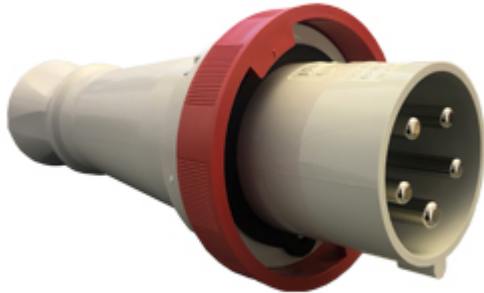

Part number

PEW 6365 SV

Mobile plug, PLUSO series, 3 poles + N + PE, 6 h (red), 63 A, 380 ÷ 415 V, straight

Product description

Product type	Plug Mobile
Series	PEW...SV, PLUSO
Connection type	Screw terminal connection
N. of poles	3 poles + N + 
Clock position	6
Specification	Straight

Technical data

Current	63 A
Voltage	380 ÷ 415 V
IP degree of protection	IP67
Further technical details	
Weight	768,00 g
Operating temperature range (min, max)	-25°C ... +40°C

Material properties

Colour	RAL 7035 grey, RAL 3000 red
RoHs conformity	Compliant with exemption 6(c): copper alloy containing up to 4% lead by weight
China RoHs - EFUP	50
REACH SVHC substances	Yes Lead
SCIP number	Ca7de37f-add8-4b77-9861-279c94903ade