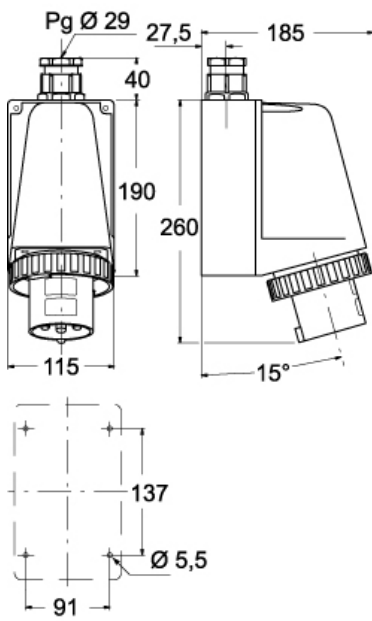

Part number

PEW 6355 SM

Wall-mounting plug, PLUSO series, 3 poles + N + PE, 5 h (black), 63 A, 347/600 ÷ 400/690 V

Product description

Product type	Plug Wall-mounting
Series	PEW...SM, PLUSO
N. of poles	3 poles + N + 
Clock position	5

Technical data

Current	63 A
Voltage	347/600 ÷ 400/690 V
IP degree of protection	IP67

Further technical details

Operating temperature range (min, max)	-25°C ... +40°C
---	-----------------

Material properties

EAN13 code	8015747158374
-------------------	---------------

Part number

PEW 6355 SM

Catalogue drawings

(63A) PEW ... SM

(125A) PEW ... SM