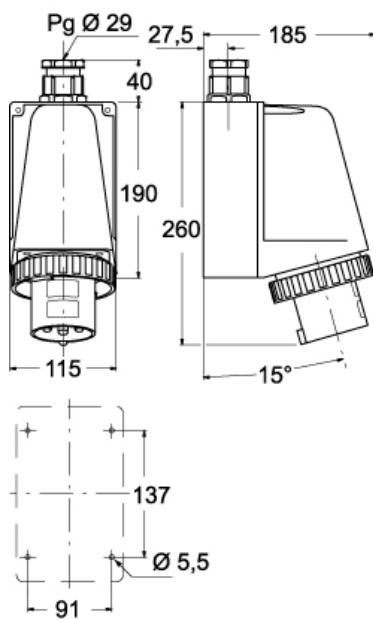

Part number

PEW 6343 SM

Catalogue drawings

(63A) PEW ... SM