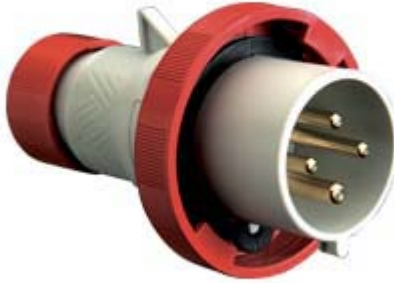

Part number

PEW 3235 SV

Mobile plug, PLUSO series, 3 poles + N + PE, 3 h (red), 32 A, 380 V, straight

Product description		Material properties	
Product type	Plug Mobile	Colour	RAL 7035 grey, RAL 3000 red
Series	PEW...SV, PLUSO	RoHs conformity	Compliant with exemption 6(c): copper alloy containing up to 4% lead by weight
N. of poles	3 poles + N + 	China RoHs - EFUP	50
Clock position	3	REACH SVHC substances	Yes Lead
Specification	Straight	SCIP number	Ca7de37f-add8-4b77-9861-279c94903ade
Technical data		Approvals / Standards	
Current	32 A	Reference standard	EN 60309-1 and -2
Voltage	220/380V (50Hz) 250/440V (60Hz)	General ordering information	
IP degree of protection	IP67	EAN13 code	8015747074605
Further technical details		Packaging Information	
Weight	245,00 g	Packaging length	330,00 mm
Operating temperature range (min, max)	-25°C ... +40°C	Packaging height	175,00 mm
		Packaging width	295,00 mm
		Packaging weight	2,74 kg
		Packaging volume	17,04 dm ³
		Packaging description	Carton box
		Packaging quantity	10 Pcs
		Packaging EAN code	8015747074612

Part number

PEW 3235 SV

Catalogue drawings

(16 / 32A) PEW ... SV

PEW ... SV		A	B	Pg Ø
16A	2P+⊕	137	70	16
	3P+⊕	142	78	16
	3P+N+⊕	150	86	21
32A	2P+⊕	170	92	21
	3P+⊕	170	92	21
	3P+N+⊕	175	99,5	21