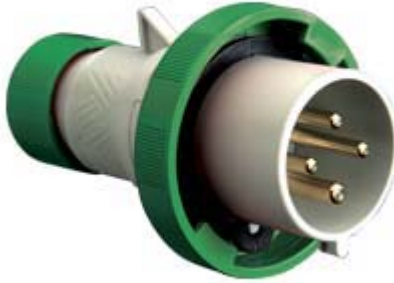

# PEW 3223 SV

Mobile plug, PLUSO series, 2 poles + PE, 2 h (green), 32 A, > 50 V, straight

#### Product description

<b>Product type</b>	Plug Mobile
<b>Series</b>	PEW...SV, PLUSO
<b>N. of poles</b>	2 poles + 
<b>Clock position</b>	2
<b>Specification</b>	Straight