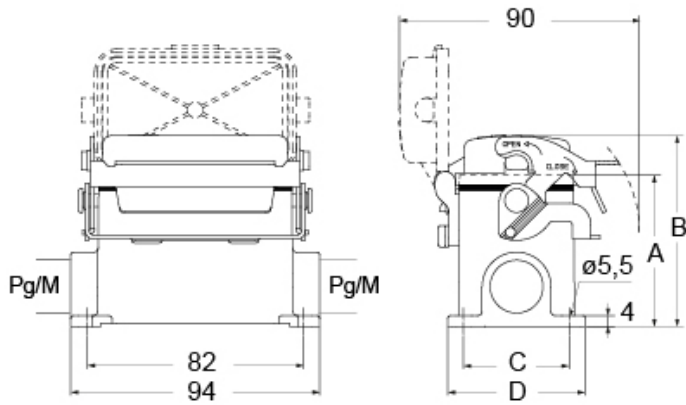

## Further technical details

<b>Weight</b>	302,00 g
<b>Operating temperature range (min, max)</b>	-40°C...+125°C

## Packaging Information

<b>Packaging weight</b>	3,03 kg
<b>Packaging volume</b>	12,11 dm <sup>3</sup>
<b>Packaging description</b>	Carton box
<b>Packaging quantity</b>	10 Pcs
<b>Packaging EAN code</b>	8015747229500
<b>Sub-packaging weight</b>	1,52 kg
<b>Sub-packaging description</b>	Plastic packaging
<b>Sub-packaging quantity</b>	5 Pcs
<b>Sub-packaging EAN barcode</b>	8015747229517

# MVP 10 LSP20

Catalogue drawings

part No.	A	B	C	D
<b>CVP / MVP 10 LSP</b>	57	72	40	52
<b>CVAP / MVAP 10 LSP</b>	74	89	45	57

---