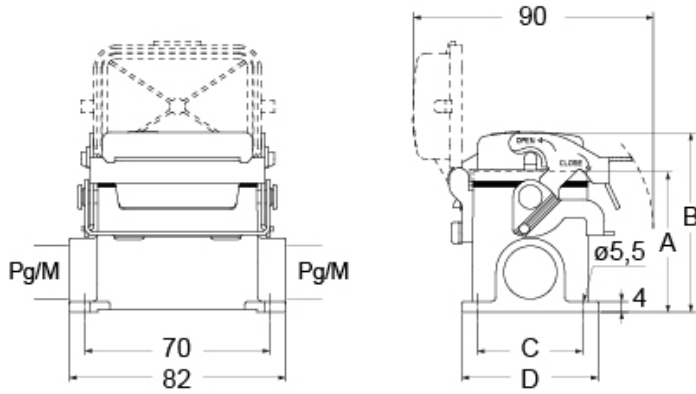

Part number

MVP 06 LSP20

Surface mounting housing, V-TYPE series, with 1 lever, M20 cable entry, size "44.27", with SIMPLEX self-closing cover

Product description

Product type	Surface mounting housing
Series	V-TYPE
Closing type	With 1 lever
Size	Size 44.27
Cable entry	With cable entry M20
Specification	With SIMPLEX self-closing cover

Technical data

IP degree of protection IP65

Further technical details

Weight	253,00 g
Operating temperature range (min, max)	-40°C...+125°C

Material properties

Other materials	Lever: Stainless steel Gasket: NBR
Colour	RAL 7040 grey
RoHs conformity	Compliant
China RoHs - EFUP	E
REACH SVHC substances	No

Approvals / Standards

Certifications	DNV, BV
UL	ECBT2
cUL	ECBT8

General ordering information

EAN13 code	8015747229388
eCl@ss 8.1	27440202
ETIM 7.0	EC000437

Packaging Information

Packaging length	190,00 mm
Packaging height	125,00 mm
Packaging width	330,00 mm
Packaging weight	2,53 kg
Packaging volume	7,84 dm ³
Packaging description	Carton box
Packaging quantity	10 Pcs
Packaging EAN code	8015747229487
Sub-packaging weight	1,27 kg
Sub-packaging description	Plastic packaging
Sub-packaging quantity	5 Pcs
Sub-packaging EAN barcode	8015747229494

Part number

MVP 06 LSP20

Catalogue drawings

part No.	A	B	C	D
CVP / MVP 6 LSP	53	68	40	52
CVAP / MVAP 6 LSP	74	89	45	57
