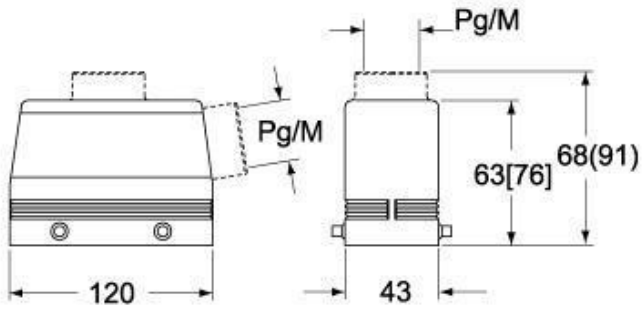

Part number

MMV 16.25

Catalogue drawings

**CMO [CMAO] CMV (CMAV) - MMO [MMAO]
MMV (MMAV)**