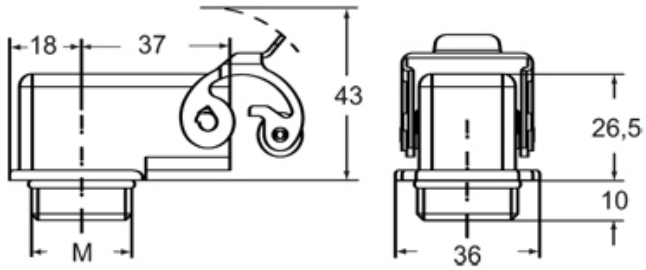

Part number

MKAX IAF20

Catalogue drawings

MKAX IAF