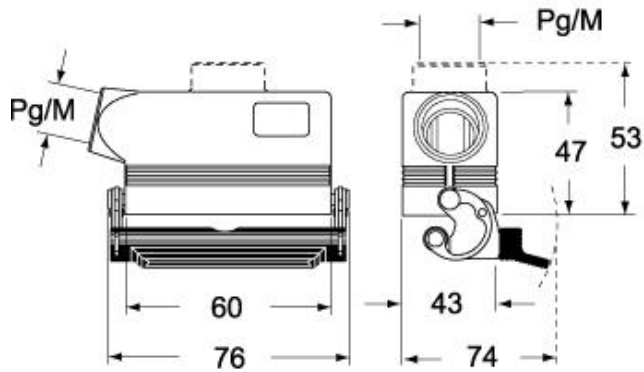

Part number

MHV 06 LG25

Catalogue drawings

CHO LX CHV LX - MHO LX MHV LX