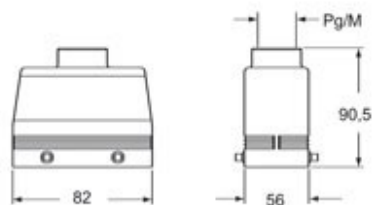

General ordering information

EAN13 code	8015747152693
eCl@ss 8.1	27440202
ETIM 7.0	EC000437

Part number

MHOW 50.25

Catalogue drawings

CHOW (CAOW) MHOW (MAOW)

CAWV MAVV

CHCW G