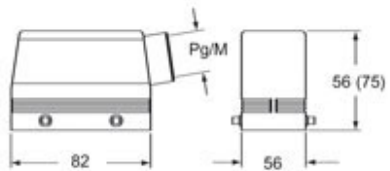

General ordering information

EAN13 code	8015747152693
eCl@ss 8.1	27440202
ETIM 7.0	EC000437

Part number

MHOW 50.25

Catalogue drawings

CHOW (CAOW) MHOW (MAOW)

CAWV MAVV

CHCW G