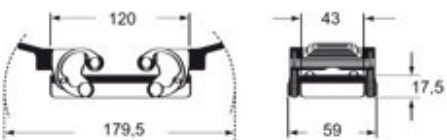

Technical data

IP degree of protection	IP65 / IP66 / IP69
--------------------------------	--------------------

Further technical details

Weight	197,00 g
Operating temperature range (min, max)	-40°C...+125°C

Part number

MHOW 24.25

Catalogue drawings

CHOW (CAOW) MHOW (MAOW)

CHVW (CAVW) MHVW (MAVW)

CHCW G

CHVW G MHVW G