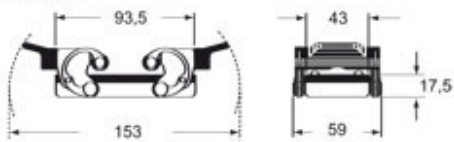

Technical data

IP degree of protection	IP65 / IP66 / IP69
--------------------------------	--------------------

Further technical details

Weight	183,00 g
Operating temperature range (min, max)	-40°C...+125°C

Part number

MHOW 16.25

Catalogue drawings

CHOW (CAOW) MHOW (MAOW)

CHVW (CAVW) MHVW (MAVW)

CHCW G

CAVW G MAVW G