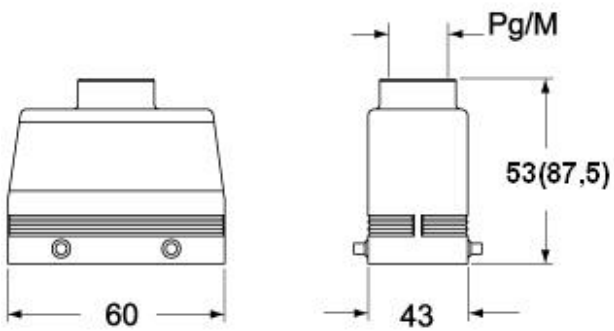

Part number

MHOR 06 L20

Catalogue drawings

CHOW (CAOW) - MHOW (MAOW)

CAVW - MAVW

CZCR LG