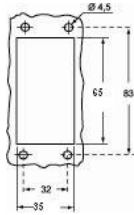

Catalogue drawings

Catalogue drawings