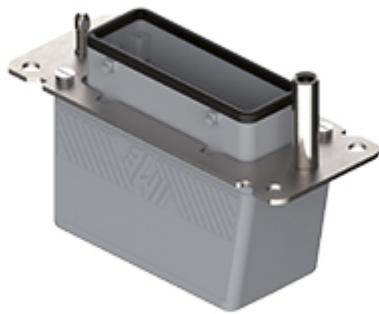

Part number

MBV 24.40DG

Hood, BIG series, with 4 pegs, M40 top cable entry, size "104.27", with self-centering floating frame and gasket

Product description

Product type	Hood
Series	BIG
Closing type	With 4 pegs
Size	Size 104.27
Cable entry	Top cable entry M40
Specification	With self-centering floating frame and gasket

Technical data

IP degree of protection IP66 / IP67 / IP69

Further technical details

Weight	944,50 g
Operating temperature range (min, max)	-40°C...+125°C

Material properties

Other materials	Gasket: NBR
Colour	RAL 7040 grey
RoHs conformity	Compliant
China RoHs - EFUP	E
REACH SVHC substances	No