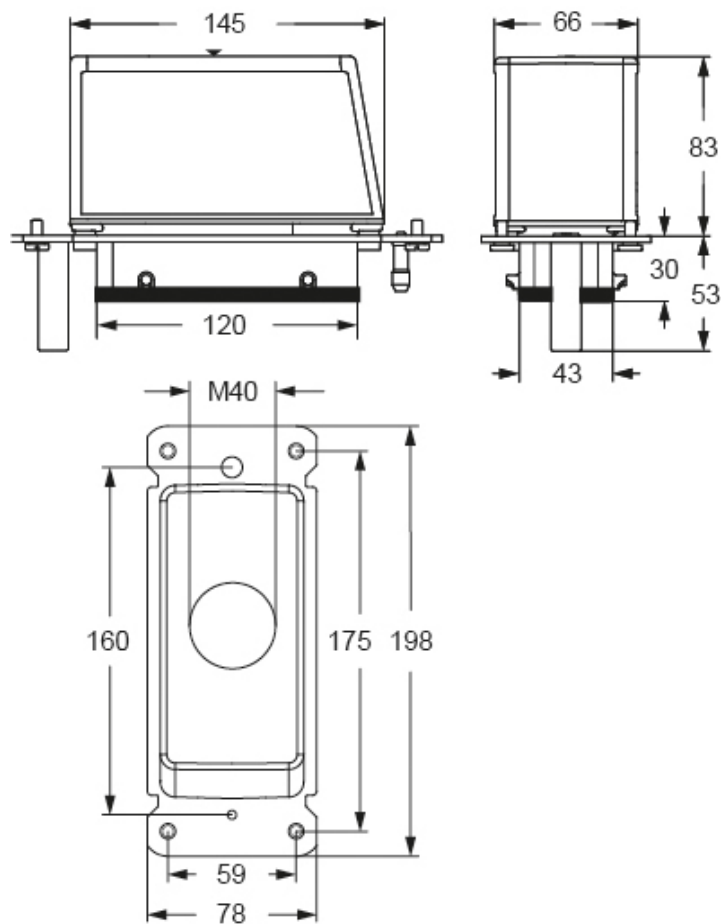

Part number

MBV 24.40DG

Hood, BIG series, with 4 pegs, M40 top cable entry, size "104.27", with self-centering floating frame and gasket

Product description

Product type	Hood
Series	BIG
Closing type	With 4 pegs
Size	Size 104.27
Cable entry	Top cable entry M40
Specification	With self-centering floating frame and gasket

Technical data

IP degree of protection IP66 / IP67 / IP69

Further technical details

Weight	944,50 g
Operating temperature range (min, max)	-40°C...+125°C

Material properties

Other materials	Gasket: NBR
Colour	RAL 7040 grey
RoHs conformity	Compliant
China RoHs - EFUP	E
REACH SVHC substances	No

Approvals / Standards

Certifications	DNV, BV
-----------------------	---------

General ordering information

EAN13 code	8015747276382
eCl@ss 8.1	27440202
ETIM 7.0	EC000437

Packaging Information

Packaging length	225,00 mm
Packaging height	130,00 mm
Packaging width	150,00 mm
Packaging weight	2,04 kg
Packaging volume	4,39 dm ³
Packaging description	Carton box
Packaging quantity	2 Pcs
Packaging EAN code	8015747183444
Sub-packaging weight	1,02 kg
Sub-packaging description	Plastic packaging
Sub-packaging quantity	1 Pcs
Sub-packaging EAN barcode	8015747183451

Part number

MBV 24.40DG

Catalogue drawings

Catalogue drawings