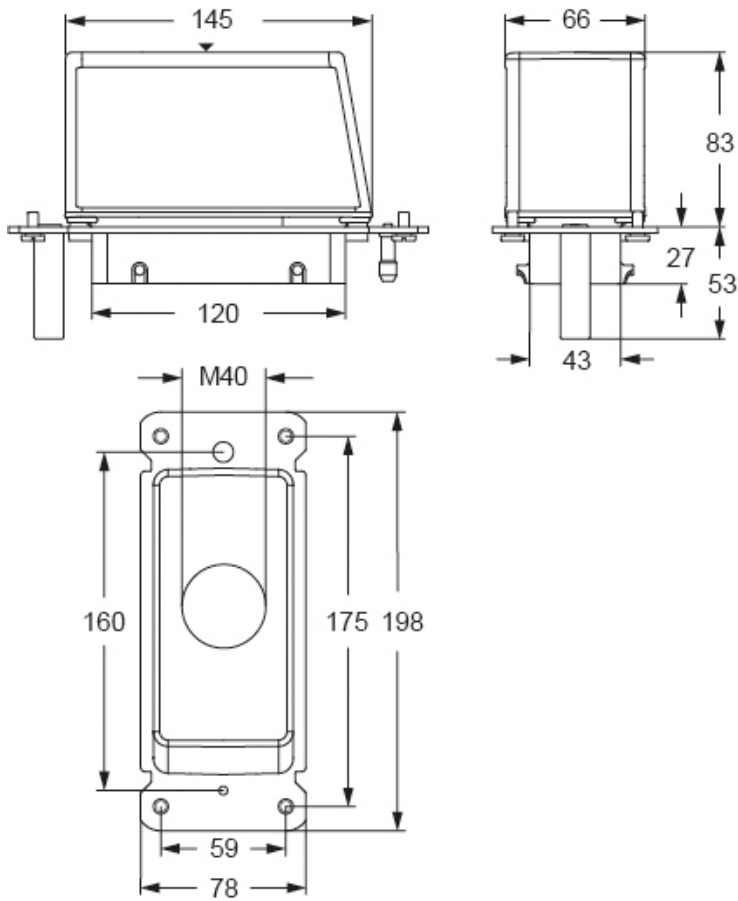

Part number

MBV 24.40D

Hood, BIG series, with 4 pegs, M40 top cable entry, size "104.27", with self-centering floating frame

Product description		Material properties	
Product type	Hood	Other materials	Gasket: NBR
Series	BIG	Colour	RAL 7040 grey
Closing type	With 4 pegs	RoHs conformity	Compliant
Size	Size 104.27	China RoHs - EFUP	E
Cable entry	Top cable entry M40	REACH SVHC substances	No
Specification	With self-centering floating frame	Approvals / Standards	
Technical data		Certifications	DNV, BV
IP degree of protection	IP66 / IP67 / IP69	General ordering information	
Further technical details		EAN13 code	8015747276375
Weight	935,00 g	eCl@ss 8.1	27440202
Operating temperature range (min, max)	-40°C...+125°C	ETIM 7.0	EC000437
		Packaging Information	
		Packaging length	225,00 mm
		Packaging height	130,00 mm
		Packaging width	150,00 mm
		Packaging weight	2,04 kg
		Packaging volume	4,39 dm ³
		Packaging description	Carton box
		Packaging quantity	2 Pcs
		Packaging EAN code	8015747183420
		Sub-packaging weight	1,02 kg
		Sub-packaging description	Plastic packaging
		Sub-packaging quantity	1 Pcs
		Sub-packaging EAN barcode	8015747183437

Part number

MBV 24.40D

Catalogue drawings

Catalogue drawings