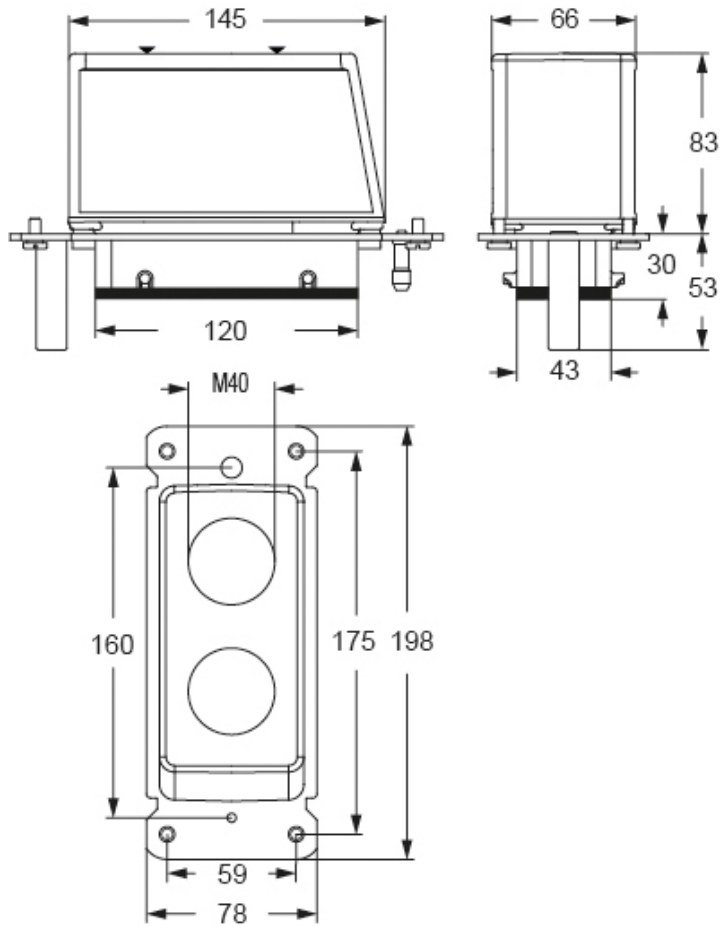

Part number

MBV 24.240DG

Hood, BIG series, with 4 pegs, M40 x 2 top cable entry, size "104.27", with self-centering floating frame and gasket

Product description

Product type	Hood
Series	BIG
Closing type	With 4 pegs
Size	Size 104.27
Cable entry	Top cable entry M40 x 2
Specification	With self-centering floating frame and gasket

Technical data

IP degree of protection IP66 / IP67 / IP69

Further technical details

Weight	944,50 g
Operating temperature range (min, max)	-40°C...+125°C

Material properties

Other materials	Gasket: NBR
Colour	RAL 7040 grey
RoHs conformity	Compliant
China RoHs - EFUP	E
REACH SVHC substances	No

Approvals / Standards

Certifications	DNV, BV
-----------------------	---------

General ordering information

EAN13 code	8015747268684
eCl@ss 8.1	27440202
ETIM 7.0	EC000437

Packaging Information

Packaging length	225,00 mm
Packaging height	130,00 mm
Packaging width	150,00 mm
Packaging weight	2,04 kg
Packaging volume	4,39 dm ³
Packaging description	Carton box
Packaging quantity	2 Pcs
Packaging EAN code	8015747268691
Sub-packaging weight	1,02 kg
Sub-packaging description	Plastic packaging
Sub-packaging quantity	1 Pcs
Sub-packaging EAN barcode	8015747268707

Part number

MBV 24.240DG

Catalogue drawings

Catalogue drawings