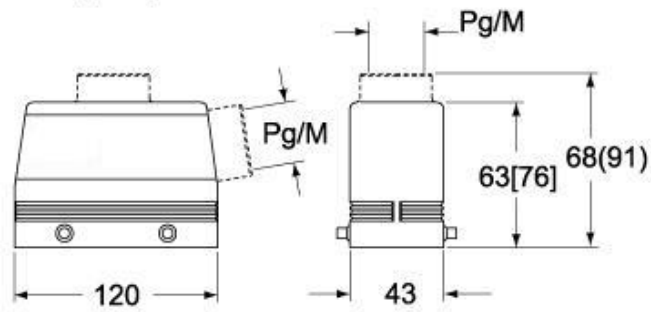

Part number

MAF 24.25

Catalogue drawings

**CHO [CAO] CHV (CAV) - MHO [MAO]
MHV (MAV)**