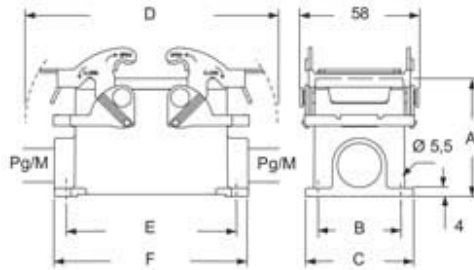

Part number

M7PE 24.225

Surface mounting housing, E-Xtreme® V-TYPE series, with 2 levers, M25 x 2 cable entry, size "104.27"

Product description

Product type	Surface mounting housing
Series	E-Xtreme® V-TYPE
Closing type	With 2 levers
Size	Size 104.27
Cable entry	With cable entry M25 x 2

Technical data

IP degree of protection IP66 / IP67 / IP69

Further technical details

Operating temperature range (min, max) -40°C...+125°C

Material properties

Other materials	Lever: Stainless steel Gasket: FKM
Colour	RAL 7016 grey
RoHs conformity	Compliant
China RoHs - EFUP	E
REACH SVHC substances	No

Approvals / Standards

Certifications	DNV, BV
UL	ECBT2
cUL	ECBT8

General ordering information

EAN13 code	8015747254243
eCl@ss 8.1	27440202
ETIM 7.0	EC000437

Part number

M7PE 24.225

Catalogue drawings

type	A	B	C	D	E	F
M7P 24	63	45	57	169	132	144
M7AP 24	80	45	57	169	132	144