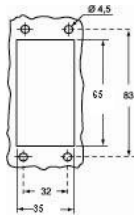

Part number  
**JCVI 10 L**

Bulkhead mounting housing, JEI®-V series,  
 with 1 lever, size "57.27"

<b>Product description</b>		<b>Material properties</b>	
<b>Product type</b>	Bulkhead mounting housing	<b>Other materials</b>	Lever: Galvanized steel Gasket: NBR
<b>Series</b>	JEI®-V	<b>Colour</b>	RAL 7040 grey
<b>Closing type</b>	With 1 lever	<b>Approvals / Standards</b>	
<b>Size</b>	Size 57.27	<b>Certifications</b>	DNV, BV
<b>Cable entry</b>	Without cable entry	<b>UL</b>	ECBT2
<b>Technical data</b>		<b>cUL</b>	ECBT8
<b>IP degree of protection</b>	IP65 / IP66 / IP69	<b>General ordering information</b>	
<b>Further technical details</b>		<b>EAN13 code</b>	8015747137591
<b>Weight</b>	119,00 g	<b>Packaging Information</b>	
<b>Operating temperature range (min, max)</b>	-40°C...+125°C	<b>Packaging length</b>	270,00 mm
		<b>Packaging height</b>	120,00 mm
		<b>Packaging width</b>	210,00 mm
		<b>Packaging weight</b>	2,65 kg
		<b>Packaging volume</b>	6,80 dm <sup>3</sup>
		<b>Packaging description</b>	Carton box
		<b>Packaging quantity</b>	20 Pcs
		<b>Packaging EAN code</b>	8015747143974
		<b>Sub-packaging weight</b>	0,66 kg
		<b>Sub-packaging description</b>	Plastic packaging
		<b>Sub-packaging quantity</b>	5 Pcs
		<b>Sub-packaging EAN barcode</b>	8015747140119

Part number  
**JCVI 10 L**

Catalogue drawings

JCVI L

	A	B	C	D
JCVI 06 L	66	82,5	52	70
JCVI 10 L	70	95,5	65	83
JCVI 16 L	70	115,5	86	103
JCVI 24 L	70	142,5	112	130