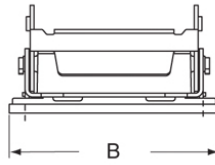

Part number  
**JCVI 10 L**

Bulkhead mounting housing, JEI®-V series,  
 with 1 lever, size "57.27"

<b>Product description</b>		<b>Material properties</b>	
<b>Product type</b>	Bulkhead mounting housing	<b>Other materials</b>	Lever: Galvanized steel Gasket: NBR
<b>Series</b>	JEI®-V	<b>Colour</b>	RAL 7040 grey
<b>Closing type</b>	With 1 lever	<b>Approvals / Standards</b>	
<b>Size</b>	Size 57.27	<b>Certifications</b>	DNV, BV
<b>Cable entry</b>	Without cable entry	<b>UL</b>	ECBT2
<b>Technical data</b>		<b>cUL</b>	ECBT8
<b>IP degree of protection</b>	IP65 / IP66 / IP69	<b>General ordering information</b>	
<b>Further technical details</b>		<b>EAN13 code</b>	8015747137591
<b>Weight</b>	119,00 g	<b>Packaging Information</b>	
<b>Operating temperature range (min, max)</b>	-40°C...+125°C	<b>Packaging length</b>	270,00 mm
		<b>Packaging height</b>	120,00 mm
		<b>Packaging width</b>	210,00 mm
		<b>Packaging weight</b>	2,65 kg
		<b>Packaging volume</b>	6,80 dm <sup>3</sup>
		<b>Packaging description</b>	Carton box
		<b>Packaging quantity</b>	20 Pcs
		<b>Packaging EAN code</b>	8015747143974
		<b>Sub-packaging weight</b>	0,66 kg
		<b>Sub-packaging description</b>	Plastic packaging
		<b>Sub-packaging quantity</b>	5 Pcs
		<b>Sub-packaging EAN barcode</b>	8015747140119

Part number  
**JCVI 10 L**

Catalogue drawings

JCVI L

	A	B	C	D
JCVI 06 L	66	82,5	52	70
JCVI 10 L	70	95,5	65	83
JCVI 16 L	70	115,5	86	103
JCVI 24 L	70	142,5	112	130