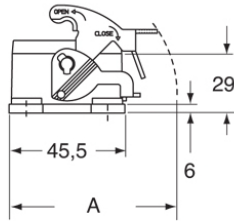

Part number  
**JCVI 10 L**

Bulkhead mounting housing, JEI®-V series,  
 with 1 lever, size "57.27"

<b>Product description</b>		<b>Material properties</b>	
<b>Product type</b>	Bulkhead mounting housing	<b>Other materials</b>	Lever: Galvanized steel Gasket: NBR
<b>Series</b>	JEI®-V	<b>Colour</b>	RAL 7040 grey
<b>Closing type</b>	With 1 lever	<b>Approvals / Standards</b>	
<b>Size</b>	Size 57.27	<b>Certifications</b>	DNV, BV
<b>Cable entry</b>	Without cable entry	<b>UL</b>	ECBT2
<b>Technical data</b>		<b>cUL</b>	ECBT8
<b>IP degree of protection</b>	IP65 / IP66 / IP69	<b>General ordering information</b>	
<b>Further technical details</b>		<b>EAN13 code</b>	8015747137591
<b>Weight</b>	119,00 g	<b>Packaging Information</b>	
<b>Operating temperature range (min, max)</b>	-40°C...+125°C	<b>Packaging length</b>	270,00 mm
		<b>Packaging height</b>	120,00 mm
		<b>Packaging width</b>	210,00 mm
		<b>Packaging weight</b>	2,65 kg
		<b>Packaging volume</b>	6,80 dm <sup>3</sup>
		<b>Packaging description</b>	Carton box
		<b>Packaging quantity</b>	20 Pcs
		<b>Packaging EAN code</b>	8015747143974
		<b>Sub-packaging weight</b>	0,66 kg
		<b>Sub-packaging description</b>	Plastic packaging
		<b>Sub-packaging quantity</b>	5 Pcs
		<b>Sub-packaging EAN barcode</b>	8015747140119

Part number  
**JCVI 10 L**

Catalogue drawings

JCVI L

	A	B	C	D
JCVI 06 L	66	82,5	52	70
JCVI 10 L	70	95,5	65	83
JCVI 16 L	70	115,5	86	103
JCVI 24 L	70	142,5	112	130