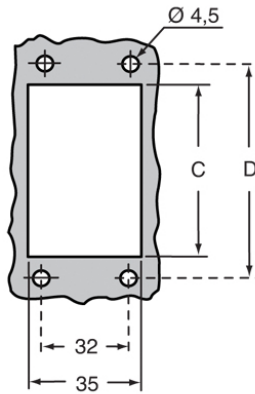

Part number  
**JCVI 10 L**

Bulkhead mounting housing, JEI®-V series,  
 with 1 lever, size "57.27"

<b>Product description</b>		<b>Material properties</b>	
<b>Product type</b>	Bulkhead mounting housing	<b>Other materials</b>	Lever: Galvanized steel Gasket: NBR
<b>Series</b>	JEI®-V	<b>Colour</b>	RAL 7040 grey
<b>Closing type</b>	With 1 lever	<b>Approvals / Standards</b>	
<b>Size</b>	Size 57.27	<b>Certifications</b>	DNV, BV
<b>Cable entry</b>	Without cable entry	<b>UL</b>	ECBT2
<b>Technical data</b>		<b>cUL</b>	ECBT8
<b>IP degree of protection</b>	IP65 / IP66 / IP69	<b>General ordering information</b>	
<b>Further technical details</b>		<b>EAN13 code</b>	8015747137591
<b>Weight</b>	119,00 g	<b>Packaging Information</b>	
<b>Operating temperature range (min, max)</b>	-40°C...+125°C	<b>Packaging length</b>	270,00 mm
		<b>Packaging height</b>	120,00 mm
		<b>Packaging width</b>	210,00 mm
		<b>Packaging weight</b>	2,65 kg
		<b>Packaging volume</b>	6,80 dm <sup>3</sup>
		<b>Packaging description</b>	Carton box
		<b>Packaging quantity</b>	20 Pcs
		<b>Packaging EAN code</b>	8015747143974
		<b>Sub-packaging weight</b>	0,66 kg
		<b>Sub-packaging description</b>	Plastic packaging
		<b>Sub-packaging quantity</b>	5 Pcs
		<b>Sub-packaging EAN barcode</b>	8015747140119

Part number  
**JCVI 10 L**

Catalogue drawings

JCVI L

	A	B	C	D
JCVI 06 L	66	82,5	52	70
JCVI 10 L	70	95,5	65	83
JCVI 16 L	70	115,5	86	103
JCVI 24 L	70	142,5	112	130