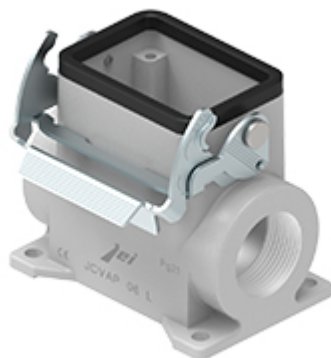

Part number

JCVAP 06 L2

Surface mounting housing, JEI®-V series, with 1 lever, Pg21 x 2 cable entry, size "44.27", high construction

Product description

Product type	Surface mounting housing
Series	JEI®-V
Closing type	With 1 lever
Size	Size 44.27
Cable entry	With cable entry Pg21 x 2
Specification	High construction

Material properties

Other materials	Lever: Galvanized steel Gasket: NBR
Colour	RAL 7040 grey

Approvals / Standards

Certifications	DNV, BV
UL	ECBT2
cUL	ECBT8

General ordering information

EAN13 code	8015747218641
-------------------	---------------