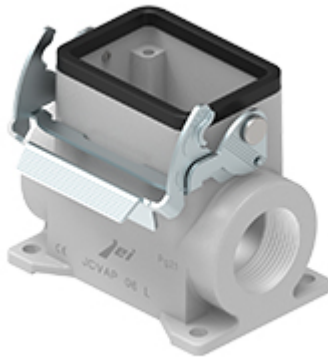

Part number

JCVAP 06 L

Surface mounting housing, JEI®-V series, with 1 lever, Pg21 cable entry, size "44.27", high construction

Product description		Material properties	
Product type	Surface mounting housing	Other materials	Lever: Galvanized steel Gasket: NBR
Series	JEI®-V	Colour	RAL 7040 grey
Closing type	With 1 lever	Approvals / Standards	
Size	Size 44.27	Certifications	DNV, BV
Cable entry	With cable entry Pg21	UL	ECBT2
Specification	High construction	cUL	ECBT8
Technical data		General ordering information	
IP degree of protection	IP65 / IP66 / IP69	EAN13 code	8015747218634
Further technical details			
Operating temperature range (min, max)	-40°C...+125°C		