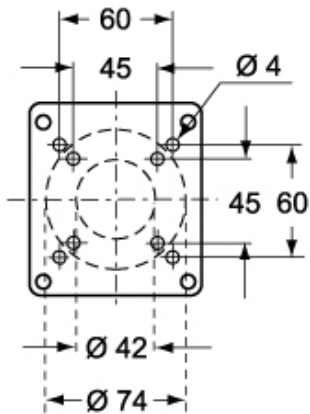

#### Product description

<b>Product type</b>	Cover
<b>Series</b>	FM
<b>Size</b>	90 x 100 mm
<b>Specification</b>	Smooth, with central hollow

# FM 910 CVU

Catalogue drawings

**FM 910 CVU**

**FM 910 RC**

**FM 910 CV**

**FM 910 RI**

---