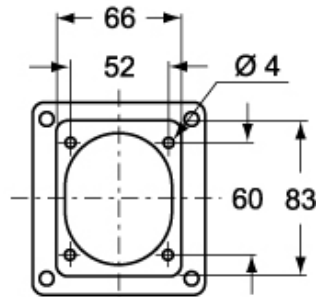

#### Product description

<b>Product type</b>	Cover
<b>Series</b>	FM
<b>Size</b>	90 x 100 mm
<b>Specification</b>	Smooth, with central hollow

#### Packaging Information

<b>Sub-packaging weight</b>	0,03 kg
<b>Sub-packaging description</b>	Plastic packaging
<b>Sub-packaging quantity</b>	1 Pcs
<b>Sub-packaging EAN barcode</b>	8015747047999

Part number

# FM 910 CVU

Catalogue drawings

**FM 910 CVU**

**FM 910 RC**

**FM 910 CV**

**FM 910 RI**

---