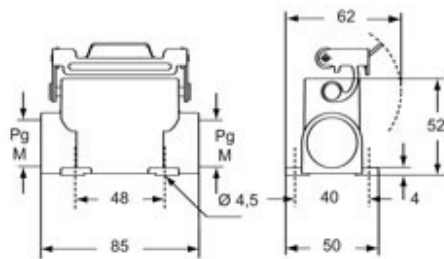

IP degree of protection	IP65
--------------------------------	------

Further technical details

Weight	27,70 g
Operating temperature range (min, max)	-40°C...+125°C

Material properties

Main material	Aluminium die-cast
Other materials	Gasket: FKM
Colour	RAL 9005 black
RoHs conformity	Compliant
China RoHs - EFUP	E
REACH SVHC substances	No

Approvals / Standards

Certifications	DNV, BV
UL	ECBT2
cUL	ECBT8

General ordering information

EAN13 code	8015747043939
eCl@ss 8.1	27440208
ETIM 7.0	EC002314

Packaging Information

Sub-packaging length	118,00 mm
Sub-packaging height	32,00 mm
Sub-packaging width	76,00 mm
Sub-packaging weight	0,14 kg
Sub-packaging volume	0,29 dm ³
Sub-packaging description	Carton tray
Sub-packaging quantity	5 Pcs
Sub-packaging EAN barcode	8015747043946

Part number

CZCW 15 L

Catalogue drawings

CZIWL

CZPW L MZPW L

CZCW L