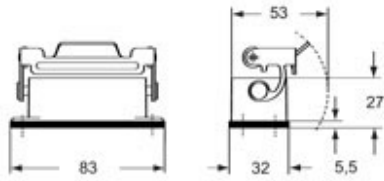

Catalogue drawings

CZIWL