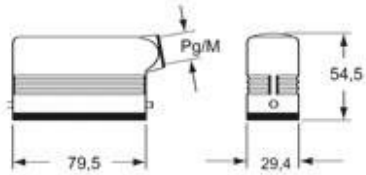

Catalogue drawings

CZOW L MZOW L