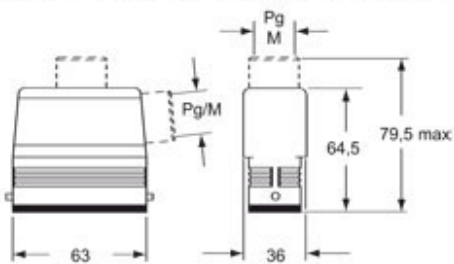

Part number

CZAOW 15 L21

Hood, W-TYPE series, with 2 pegs, Pg21 side cable entry, size "49.16", high construction

Product description		Material properties	
Product type	Hood	Other materials	Gasket: FKM
Series	W-TYPE	Colour	RAL 9005 black
Closing type	With 2 pegs		Compliant with exemption 6(c): copper alloy containing up to 4% lead by weight
Size	Size 49.16	RoHs conformity	
Cable entry	Side cable entry with adapter Pg21	China RoHs - EFUP	50
Specification	High construction	REACH SVHC substances	Yes Lead
Technical data		SCIP number	15deaf78-e939-4401-a0b0-e2228ca32a03
IP degree of protection	IP65 / IP66 / IP69	Approvals / Standards	
Further technical details		Certifications	DNV, BV
Weight	141,00 g	UL	ECBT2
Operating temperature range (min, max)	-40°C...+125°C	cUL	ECBT8
		General ordering information	
		EAN13 code	8015747150415
		Packaging Information	
		Sub-packaging length	125,00 mm
		Sub-packaging height	157,00 mm
		Sub-packaging width	157,00 mm
		Sub-packaging weight	1,41 kg
		Sub-packaging volume	3,08 dm ³
		Sub-packaging description	Carton box
		Sub-packaging quantity	10 Pcs
		Sub-packaging EAN barcode	8015747095471

Part number

CZAOW 15 L21

Catalogue drawings

CZOW L MZOW L

CZAOW L - MZAOW L CZAVV L - MZAVV L

CZVW L MZVW L

CZCW LG