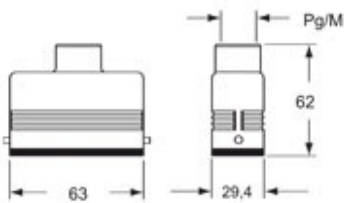

Part number

CZAOW 15 L21

Hood, W-TYPE series, with 2 pegs, Pg21 side cable entry, size "49.16", high construction

Product description		Material properties	
Product type	Hood	Other materials	Gasket: FKM
Series	W-TYPE	Colour	RAL 9005 black
Closing type	With 2 pegs		Compliant with exemption 6(c): copper alloy containing up to 4% lead by weight
Size	Size 49.16	RoHs conformity	
Cable entry	Side cable entry with adapter Pg21	China RoHs - EFUP	50
Specification	High construction	REACH SVHC substances	Yes Lead
Technical data		SCIP number	15deaf78-e939-4401-a0b0-e2228ca32a03
IP degree of protection	IP65 / IP66 / IP69	Approvals / Standards	
Further technical details		Certifications	DNV, BV
Weight	141,00 g	UL	ECBT2
Operating temperature range (min, max)	-40°C...+125°C	cUL	ECBT8
		General ordering information	
		EAN13 code	8015747150415
		Packaging Information	
		Sub-packaging length	125,00 mm
		Sub-packaging height	157,00 mm
		Sub-packaging width	157,00 mm
		Sub-packaging weight	1,41 kg
		Sub-packaging volume	3,08 dm ³
		Sub-packaging description	Carton box
		Sub-packaging quantity	10 Pcs
		Sub-packaging EAN barcode	8015747095471

Part number

CZAOW 15 L21

Catalogue drawings

CZOW L MZOW L

CZAOW L - MZAOW L CZAVV L - MZAVV L

CZVW L MZVW L

CZCW LG