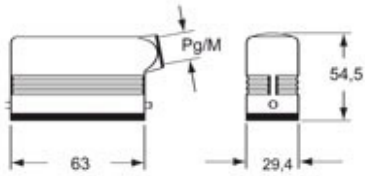

Catalogue drawings

CZOW L MZOW L