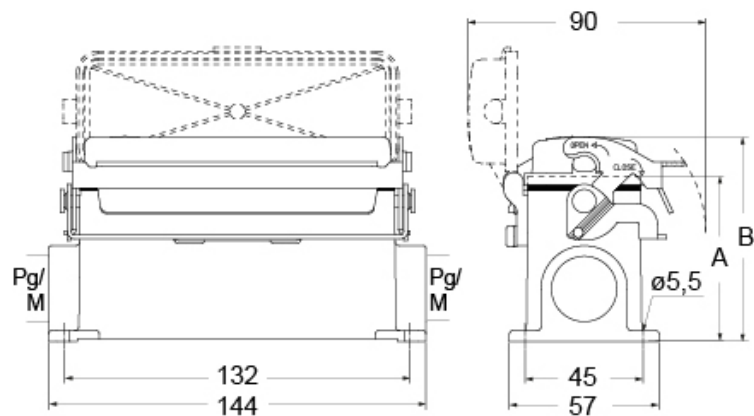

Part number

CVP 24 LSP21

Surface mounting housing, V-TYPE series, with 1 lever, Pg21 cable entry, size "104.27", with SIMPLEX self-closing cover

Product description

Product type	Surface mounting housing
Series	V-TYPE
Closing type	With 1 lever
Size	Size 104.27
Cable entry	With cable entry Pg21
Specification	With SIMPLEX self-closing cover

Technical data

IP degree of protection IP65

Further technical details

Operating temperature range (min, max) -40°C...+125°C

Material properties

Other materials	Lever: Stainless steel Gasket: NBR
Colour	RAL 7040 grey
RoHs conformity	Compliant
China RoHs - EFUP	E
REACH SVHC substances	No

Approvals / Standards

Certifications	DNV, BV
UL	ECBT2
cUL	ECBT8

General ordering information

EAN13 code 8015747267403

Part number

CVP 24 LSP21

Catalogue drawings

part No.	A	B
CVP / MVP 24 LSP	63	78
CVAP / MVAP 24 LSP	81	96