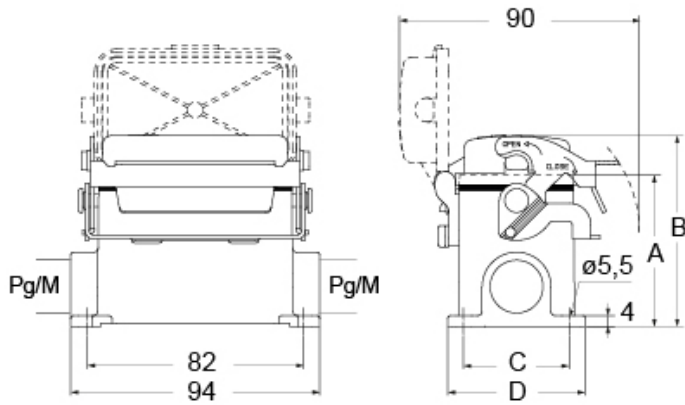

## General ordering information

**EAN13 code** 8015747267342

Part number

# CVAP 10LSP21

Catalogue drawings

part No.	A	B	C	D
<b>CVP / MVP 10 LSP</b>	57	72	40	52
<b>CVAP / MVAP 10 LSP</b>	74	89	45	57

---