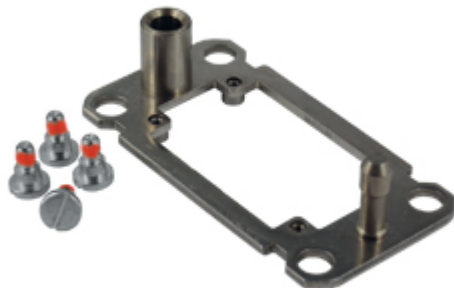

Part number

CR 16 DF

Docking frame, size "77.27", for inserts size "77.27" and frames for 4 inserts

Product description

Product type	Docking frame
Size	Size 77.27
Specification	For inserts size "77.27" and frames for 4 inserts

Further technical details

Weight	110,00 g
---------------	----------

General ordering information

EAN13 code	8015747046787
eCl@ss 8.1	27440210
ETIM 7.0	EC002310

Packaging Information

Packaging length	220,00 mm
Packaging height	130,00 mm
Packaging width	240,00 mm
Packaging weight	2,38 kg
Packaging volume	6,86 dm ³
Packaging description	Carton box
Packaging quantity	20 Pcs
Packaging EAN code	8015747044752
Sub-packaging weight	0,12 kg
Sub-packaging description	Plastic bag
Sub-packaging quantity	1 Pcs
Sub-packaging EAN barcode	8015747060202

Part number

CR 16 DF

Catalogue drawings