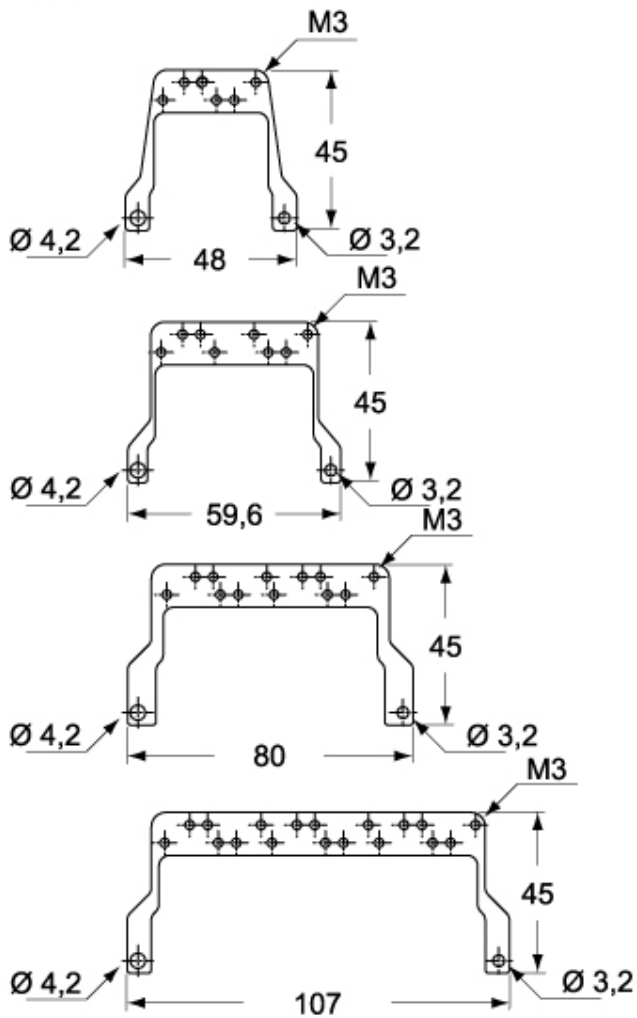

Part number

CR 06 ST

Cable anchorage, for shielded cables, for MIXO frames for 2 inserts

Product description

Product type	Cable anchorage
Size	Size 44.27
Specification	For MIXO frames, for shielded cables In zinc plated iron

Further technical details

Weight	11,40 g
---------------	---------

General ordering information

EAN13 code	8015747102421
eCl@ss 8.1	27449290
ETIM 7.0	EC002943

Packaging Information

Sub-packaging weight	0,06 kg
Sub-packaging description	Plastic bag
Sub-packaging quantity	5 Pcs
Sub-packaging EAN barcode	8015747102452

Part number

CR 06 ST

Catalogue drawings

CR...ST

CR...CA