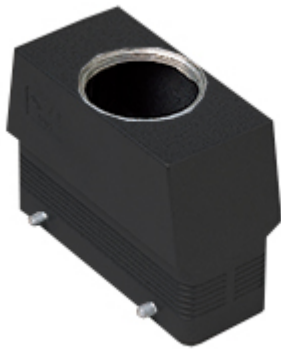

# CQVW 24

Hood, W-TYPE series, with 4 pegs, Pg36 top cable entry, size "104.27"

#### Product description

<b>Product type</b>	Hood
<b>Series</b>	W-TYPE
<b>Closing type</b>	With 4 pegs
<b>Size</b>	Size 104.27
<b>Cable entry</b>	Top cable entry Pg36