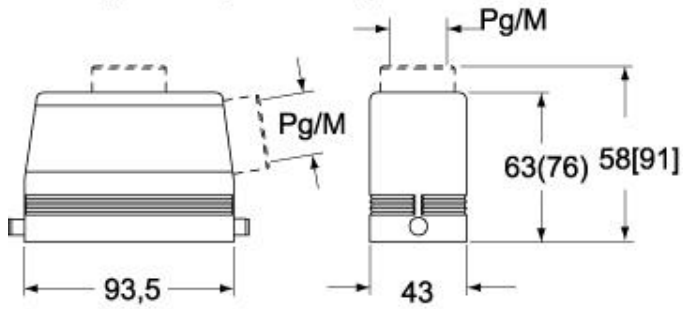

Part number

CMV 06 LG

Catalogue drawings

CMO L (CMAO L) - MMO L (MMAO L)
CMV L (CMAV L) - MMV L (MMAV L)