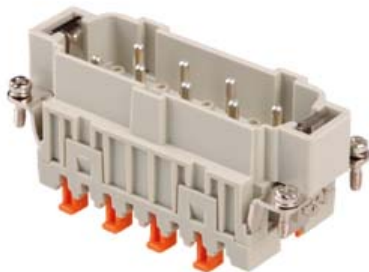

Part number

CMSHM 06

Male insert, CMSH series, SQUICH® spring terminal connection without tools, 6 + 2 poles + PE, 16 A 830 V 8 kV 3 / 16 A 500 V 6 kV 3, size "77.27"

Product description	
Product type	Insert
Series	CMSH
Connection type	SQUICH® spring terminal connection without tools
Gender	Male
N. of poles	6 poles + 
Auxiliary poles	2 poles
Size	Size 77.27

Technical data	
Current	16 A
Voltage	830 V
Rated impulse withstand voltage	8 kV
Pollution degree	3
Rated voltage according to UL/CSA	600 V
Wire cross-section	0,14 mm ² - 2,50 mm ²
AWG size	26 - 14
Contact type	Turned silver plated
IP degree of protection	IP20 without enclosure, IP65/IP66/IP68/IP69 with enclosure

Further technical details	
Characteristics according to EN 61984	16A 830V 8kV 3 (aux: 16A 500V 6kV 3); 16A 1000V 8kV 2 (power contacts only)
Mating cycles	≥ 500
Insulation resistance	≥ 10 GΩ
Contact resistance	≤ 3 mΩ
Weight	74,00 g
Operating temperature range (min, max)	-40 °C ... +125 °C
UL 94 flammability rating	V-0

Material properties	
Main material	Polycarbonate (PC)
Other materials	Contacts: copper alloy
Colour	RAL 7032 grey
RoHs conformity	Compliant with exemption 6(c): copper alloy containing up to 4% lead by weight
China RoHs - EFUP	50
REACH SVHC substances	Yes Lead
SCIP number	1a9c93ff-0445-4a16-81e3-1609ac5274d6