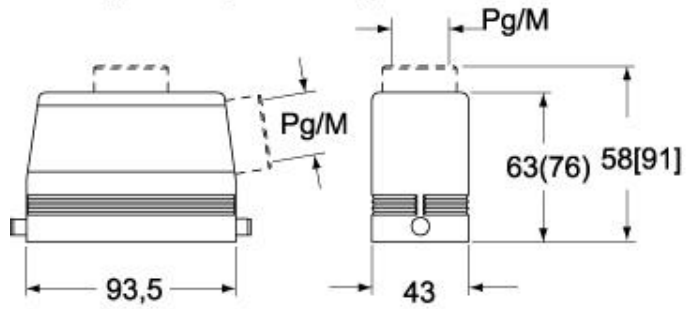

Part number

CMO 06 L

Catalogue drawings

CMO L (CMAO L) - MMO L (MMAO L)

CMV L (CMAV L) - MMV L (MMAV L)