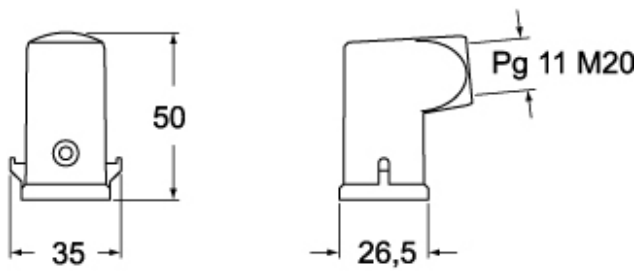

Part number

CK 03 VS

Hood, CK series, with 2 pegs, Pg11 top cable entry, size "21.21"

Product description		Material properties	
Product type	Hood	Colour	RAL 7035 grey
Series	CK	RoHs conformity	Compliant
Closing type	With 2 pegs	China RoHs - EFUP	E
Size	Size "21.21"	REACH SVHC substances	No
Cable entry	Top cable entry Pg11	Approvals / Standards	
Specification	White colour	UL	ECBT2
Technical data		cUL	ECBT8
IP degree of protection	IP44 - IP66 / IP67 / IP69 with CKR 65 (D)	General ordering information	
Further technical details		EAN13 code	8015747026819
Weight	11,00 g	Packaging Information	
Operating temperature range (min, max)	-40°C...+125°C	Packaging length	330,00 mm
		Packaging height	170,00 mm
		Packaging width	230,00 mm
		Packaging weight	1,80 kg
		Packaging volume	12,90 dm ³
		Packaging description	Carton box
		Packaging quantity	100 Pcs
		Packaging EAN code	8015747026826
		Sub-packaging weight	0,18 kg
		Sub-packaging description	Carton box
		Sub-packaging quantity	10 Pcs
		Sub-packaging EAN barcode	8015747026833

Part number

CK 03 VS

Catalogue drawings

CK V(N)S - MK V(N)

CK VA(N)S - MK VA(N)

CK VG(N)S - MK VG(N)