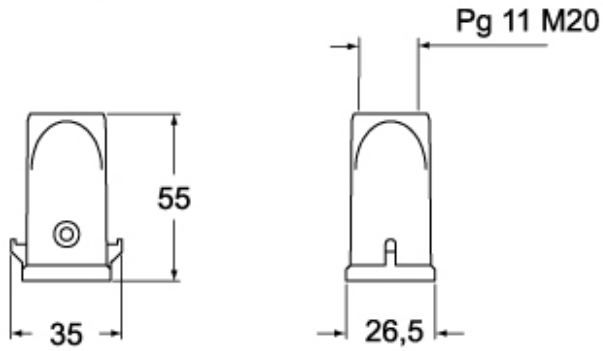

Part number

CK 03 VS

Hood, CK series, with 2 pegs, Pg11 top cable entry, size "21.21"

Product description		Material properties	
Product type	Hood	Colour	RAL 7035 grey
Series	CK	RoHs conformity	Compliant
Closing type	With 2 pegs	China RoHs - EFUP	E
Size	Size "21.21"	REACH SVHC substances	No
Cable entry	Top cable entry Pg11	Approvals / Standards	
Specification	White colour	UL	ECBT2
Technical data		cUL	ECBT8
IP degree of protection	IP44 - IP66 / IP67 / IP69 with CKR 65 (D)	General ordering information	
Further technical details		EAN13 code	8015747026819
Weight	11,00 g	Packaging Information	
Operating temperature range (min, max)	-40°C...+125°C	Packaging length	330,00 mm
		Packaging height	170,00 mm
		Packaging width	230,00 mm
		Packaging weight	1,80 kg
		Packaging volume	12,90 dm ³
		Packaging description	Carton box
		Packaging quantity	100 Pcs
		Packaging EAN code	8015747026826
		Sub-packaging weight	0,18 kg
		Sub-packaging description	Carton box
		Sub-packaging quantity	10 Pcs
		Sub-packaging EAN barcode	8015747026833

Part number

CK 03 VS

Catalogue drawings

CK V(N)S - MK V(N)

CK VA(N)S - MK VA(N)

CK VG(N)S - MK VG(N)