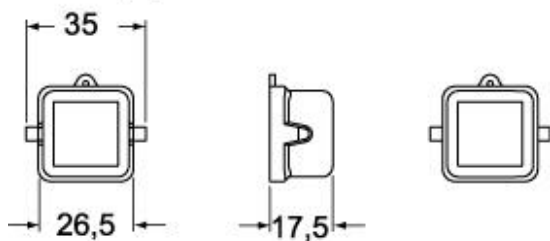

Part number

CK 03 CA

Catalogue drawings

CK C(N)

CK CA(N)

CK CX(N)

CK CXA(N)