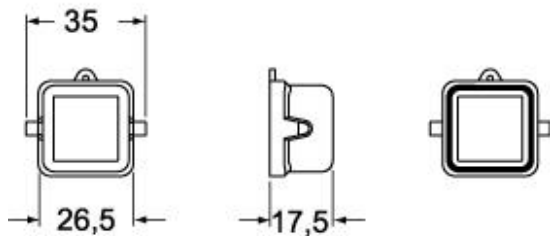

Part number

CK 03 CA

Catalogue drawings

CK C(N)