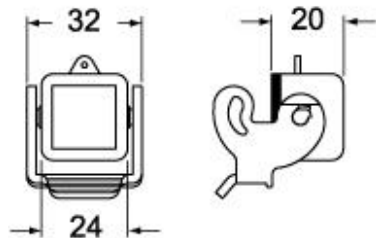

Part number

CK 03 CA

Catalogue drawings

CK C(N)

CK CA(N)

CK CX(N)

CK CXA(N)