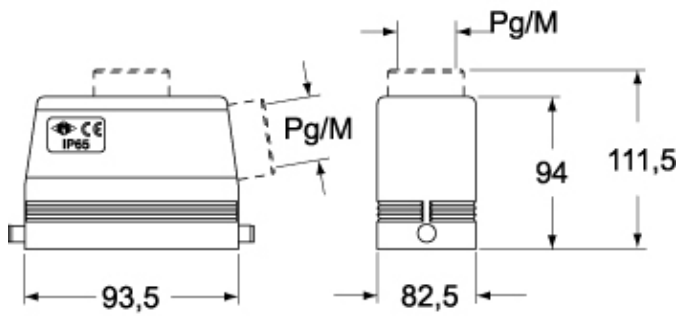

Part number

CHVT 32.6 LG

Catalogue drawings

CHO L - CHV L MHO/MFO/MFV L - MHV L