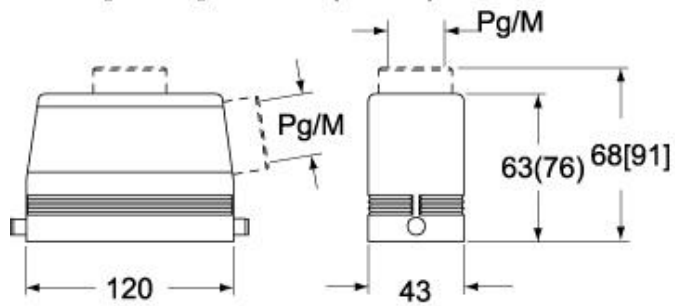

Part number

CHV 24 L

Catalogue drawings

CHO L (CAO L) - MHO L [MAO L]

CHV L [CAV L] - MHV L (MAV L)