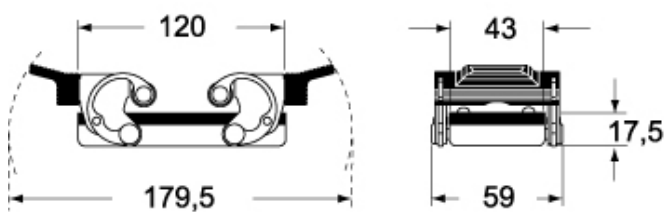

Part number  
**CHC 24**

Cover, C-TYPE series, with 4 pegs, size "104.27", with eyelet

Product description		Material properties	
<b>Product type</b>	Cover	<b>Main material</b>	Aluminium die-cast
<b>Series</b>	C-TYPE	<b>Colour</b>	RAL 7040 grey
<b>Closing type</b>	With 4 pegs	<b>RoHs conformity</b>	Compliant
<b>Size</b>	Size 104.27	<b>China RoHs - EFUP</b>	E
<b>Specification</b>	With eyelet	<b>REACH SVHC substances</b>	No
Technical data		Approvals / Standards	
<b>IP degree of protection</b>	IP66	<b>Certifications</b>	DNV, BV
Further technical details		<b>UL</b>	ECBT2
<b>Weight</b>	79,00 g	<b>cUL</b>	ECBT8
<b>Operating temperature range (min, max)</b>	-40°C...+125°C	General ordering information	
		<b>EAN13 code</b>	8015747016308
		<b>eCl@ss 8.1</b>	27440208
		<b>ETIM 7.0</b>	EC002314
		Packaging Information	
		<b>Packaging length</b>	220,00 mm
		<b>Packaging height</b>	130,00 mm
		<b>Packaging width</b>	240,00 mm
		<b>Packaging weight</b>	1,79 kg
		<b>Packaging volume</b>	6,86 dm <sup>3</sup>
		<b>Packaging description</b>	Carton box
		<b>Packaging quantity</b>	20 Pcs
		<b>Packaging EAN code</b>	8015747191043
		<b>Sub-packaging weight</b>	0,09 kg
		<b>Sub-packaging description</b>	Plastic bag
		<b>Sub-packaging quantity</b>	1 Pcs
		<b>Sub-packaging EAN barcode</b>	8015747191050

Part number  
**CHC 24**

Catalogue drawings

**CHC**

**CHC L**

**CHC G**

**CHC LG**