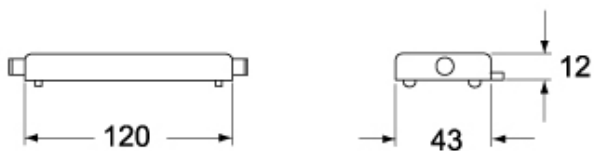

Part number  
**CHC 24**

Cover, C-TYPE series, with 4 pegs, size "104.27", with eyelet

Product description		Material properties	
<b>Product type</b>	Cover	<b>Main material</b>	Aluminium die-cast
<b>Series</b>	C-TYPE	<b>Colour</b>	RAL 7040 grey
<b>Closing type</b>	With 4 pegs	<b>RoHs conformity</b>	Compliant
<b>Size</b>	Size 104.27	<b>China RoHs - EFUP</b>	E
<b>Specification</b>	With eyelet	<b>REACH SVHC substances</b>	No
Technical data		Approvals / Standards	
<b>IP degree of protection</b>	IP66	<b>Certifications</b>	DNV, BV
Further technical details		<b>UL</b>	ECBT2
<b>Weight</b>	79,00 g	<b>cUL</b>	ECBT8
<b>Operating temperature range (min, max)</b>	-40°C...+125°C	General ordering information	
		<b>EAN13 code</b>	8015747016308
		<b>eCl@ss 8.1</b>	27440208
		<b>ETIM 7.0</b>	EC002314
		Packaging Information	
		<b>Packaging length</b>	220,00 mm
		<b>Packaging height</b>	130,00 mm
		<b>Packaging width</b>	240,00 mm
		<b>Packaging weight</b>	1,79 kg
		<b>Packaging volume</b>	6,86 dm <sup>3</sup>
		<b>Packaging description</b>	Carton box
		<b>Packaging quantity</b>	20 Pcs
		<b>Packaging EAN code</b>	8015747191043
		<b>Sub-packaging weight</b>	0,09 kg
		<b>Sub-packaging description</b>	Plastic bag
		<b>Sub-packaging quantity</b>	1 Pcs
		<b>Sub-packaging EAN barcode</b>	8015747191050

Part number  
**CHC 24**

Catalogue drawings

**CHC**

**CHC L**

**CHC G**

**CHC LG**