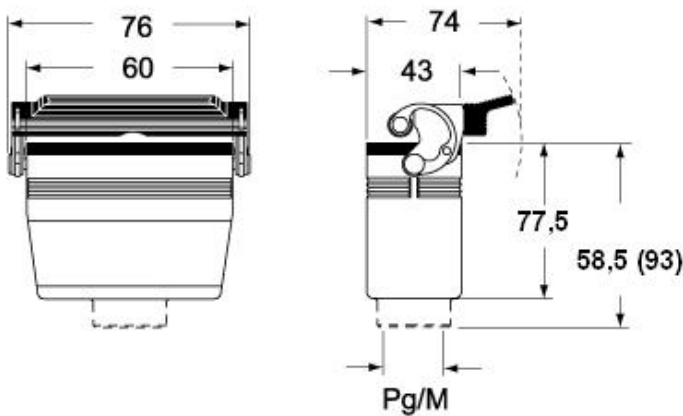

Technical data

IP degree of protection IP65 / IP66 / IP69

Further technical details

Weight	195,00 g
Operating temperature range (min, max)	-40°C...+125°C

Material properties

Colour	RAL 7040 grey
RoHs conformity	Compliant with exemption 6(c): copper alloy containing up to 4% lead by weight
China RoHs - EFUP	50
REACH SVHC substances	Yes Lead
SCIP number	15deaf78-e939-4401-a0b0-e2228ca32a03

Approvals / Standards

Certifications	DNV, BV
UL	ECBT2
cUL	ECBT8

General ordering information

EAN13 code 8015747010528

Packaging Information

Packaging length	270,00 mm
Packaging height	130,00 mm
Packaging width	180,00 mm
Packaging weight	2,05 kg
Packaging volume	6,32 dm ³
Packaging description	Carton box
Packaging quantity	10 Pcs
Packaging EAN code	8015747238755
Sub-packaging weight	1,03 kg
Sub-packaging description	Plastic packaging
Sub-packaging quantity	5 Pcs
Sub-packaging EAN barcode	8015747010535

Part number

CAVT 06.5 L

Catalogue drawings

CHO LX CHV LX - MHO LX MHV LX

CHV LG (CAV LG), MHV LG (MAV LG) [MFV LG]

CHO L (CAO L) - MHO (MAO/MFO/MFV L) MHV L [MAV L]