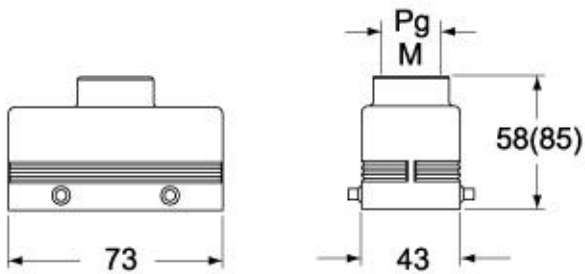

CHVR (CAVR) - MHVR (MAVR)