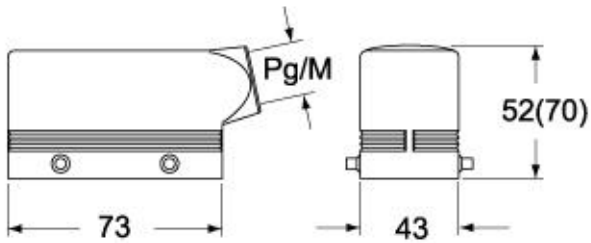

Part number

CAVR 10.21

Catalogue drawings

CHOR (CAOR) - MHOR (MAOR)