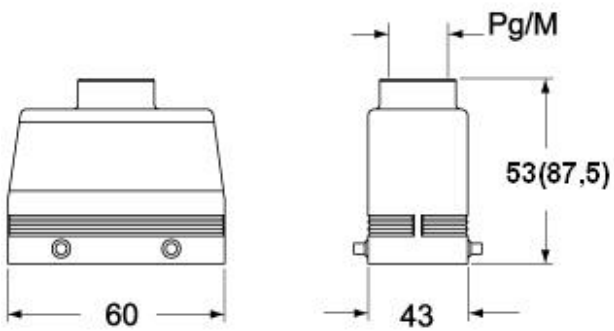

Part number

CAVR 06 L21

Catalogue drawings

CHOW (CAOW) - MHOW (MAOW)

CAVW - MAVW

CZCR LG