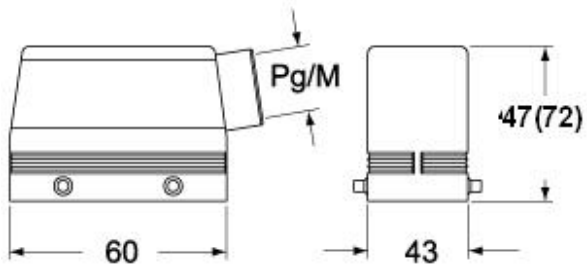

Part number

CAVR 06 L21

Catalogue drawings

CHOW (CAOW) - MHOW (MAOW)