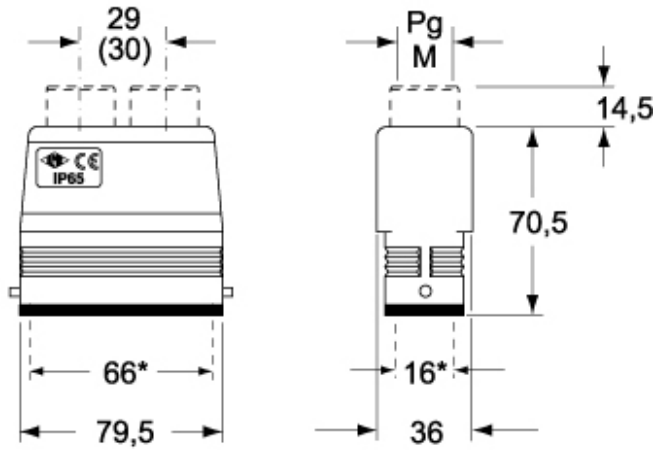

Part number

CAV 16.216

Catalogue drawings

CZAV L2 - (MZAV L2) - [MZFV L2]