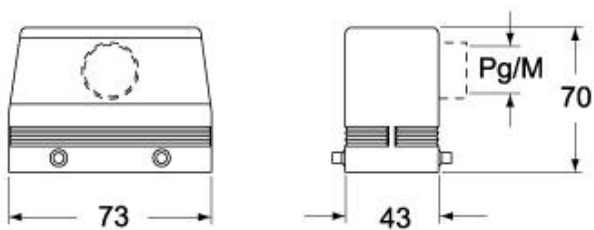

Part number

CAV 10.29

Hood, C-TYPE series, with 4 pegs, Pg29 top cable entry, size "57.27", high construction

Product description		Material properties	
Product type	Hood	Colour	RAL 7040 grey
Series	C-TYPE	RoHs conformity	Compliant
Closing type	With 4 pegs	China RoHs - EFUP	E
Size	Size 57.27	REACH SVHC substances	No
Cable entry	Top cable entry Pg29	Approvals / Standards	
Specification	High construction	Certifications	DNV, BV
Technical data		UL	ECBT2
IP degree of protection	IP65 / IP66 / IP69	cUL	ECBT8
Further technical details		General ordering information	
Weight	151,00 g	EAN13 code	8015747009423
Operating temperature range (min, max)	-40°C...+125°C	Packaging Information	
		Packaging length	270,00 mm
		Packaging height	130,00 mm
		Packaging width	180,00 mm
		Packaging weight	1,67 kg
		Packaging volume	6,32 dm ³
		Packaging description	Carton box
		Packaging quantity	10 Pcs
		Packaging EAN code	8015747225946
		Sub-packaging weight	0,84 kg
		Sub-packaging description	Plastic packaging
		Sub-packaging quantity	5 Pcs
		Sub-packaging EAN barcode	8015747009430

Part number

CAV 10.29

Catalogue drawings

**CHO [CAO] CHV (CAV) - MHO [MAO]
MHV (MAV)**

CAF - MAF/MFF

CHV G (CAV G) - MHV G (MAV G) - [MFV G]